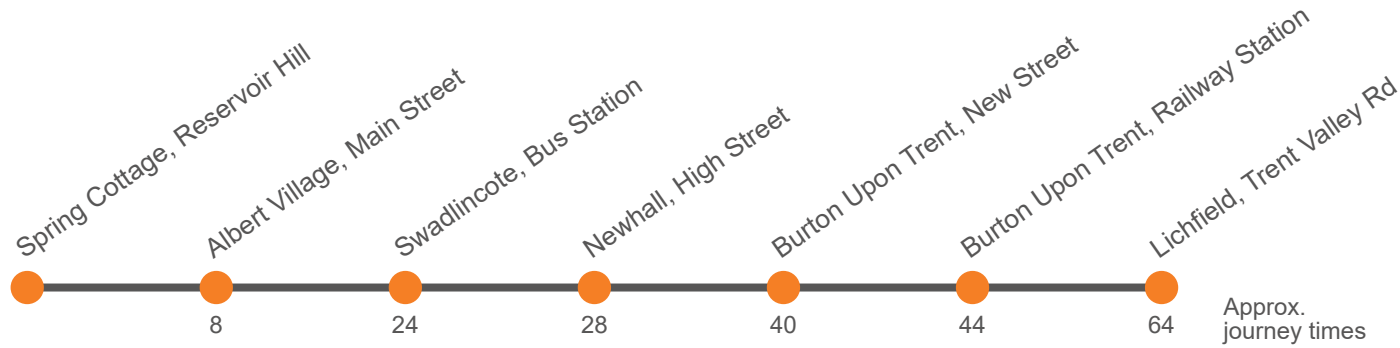

Monday 8th July

Codes

Gorse Lane, Reservoir Hill	0915
Albert Village - Main Street (Mushroom Hall)	0923a
Swadlincote, Bus Station Stop 3	0933a
Newhall, Village Hall	0937a
Burton, New Street, Stand 3	0949a
Burton, Railway Station Stand S2	0953a
Lichfield, Trent Valley Rd nr Station	1013

a Sets down only on request to the driver