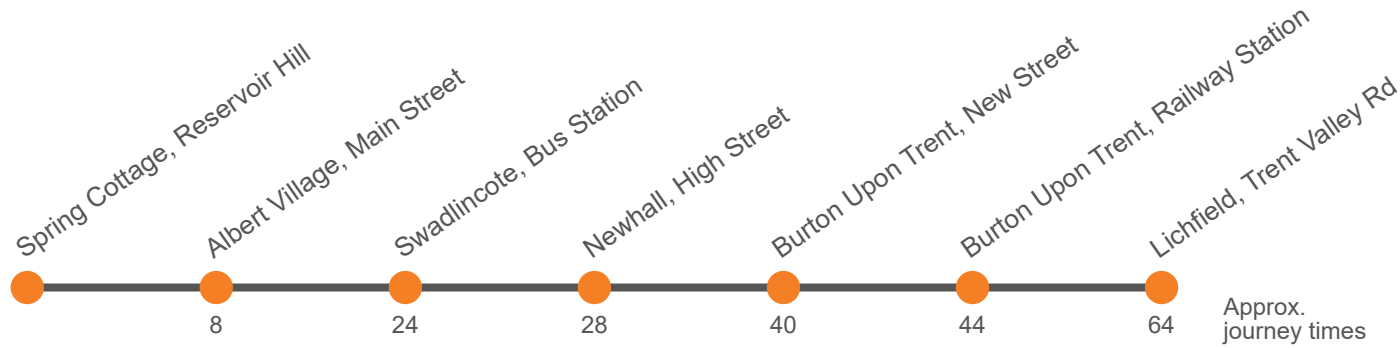

#### Codes

Lichfield, Trent Valley Rd nr Station	1125	1425	1725
Burton, Railway Station Stand S1	1145	1445	1745
Burton, New Street, Stand 9	1149	1449	1749
Newhall, Village Hall	1202	1502	1802
Swadlincote, Bus Station Stop 3	1206	1506	1806
Albert Village, Mushroom Lane, opp Mushroom Hall	1216	1516	1816
Spring Cottage, Reservoir Hill, adj Gorse Lane	1224	1524	1824

### Saturday 6th & Sunday 7th July

Lichfield, Trent Valley Rd nr Station	0925	1225
Burton, Railway Station Stand S1	0945	1245
Burton, New Street, Stand 9	0949	1249
Newhall, Village Hall	1002	1302
Swadlincote, Bus Station Stop 3	1006	1306
Albert Village, Mushroom Lane, opp Mushroom Hall	1016	1316
Spring Cottage, Reservoir Hill, adj Gorse Lane	1024	1324

### Saturday 6th & Sunday 7th July

Gorse Lane, Reservoir Hill	1130	1515	1900	2100
Albert Village - Main Street (Mushroom Hall)	1138a	1523a	1908a	2108a
Swadlincote, Bus Station Stop 3		1533a	1918a	2115a
Newhall, Village Hall		1537a	1922a	2122a
Burton, New Street, Stand 3		1549a	1934a	2134a
Burton, Railway Station Stand S2		155a3	1938a	2138a
Lichfield, Trent Valley Rd nr Station	1220	1613	1958	2158